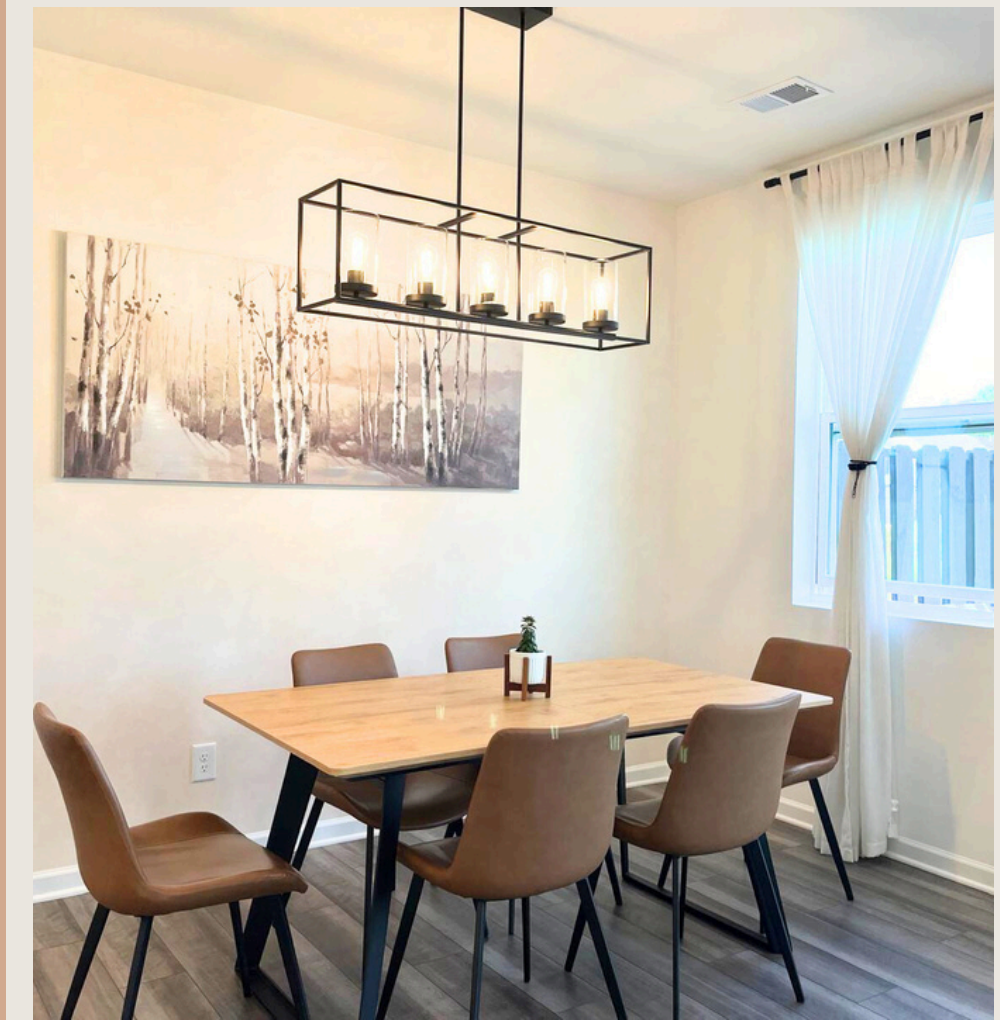

Portfolio

Designing a three-bedroom house with a chic blend of Mediterranean and farmhouse styles involved creating a warm, inviting atmosphere that balances rustic charm with refined elegance. This project emphasised the use of natural colours and textures to seamlessly integrate the two aesthetics while maintaining a cohesive and sophisticated design throughout the home.

Colour Palette and Materials: The design features a soft, earthy colour palette of whites, creams, terracottas, and muted greens, reminiscent of sun-kissed Mediterranean landscapes. These tones were paired with natural materials like reclaimed wood, stone, and wrought iron to evoke a farmhouse feel.

2023