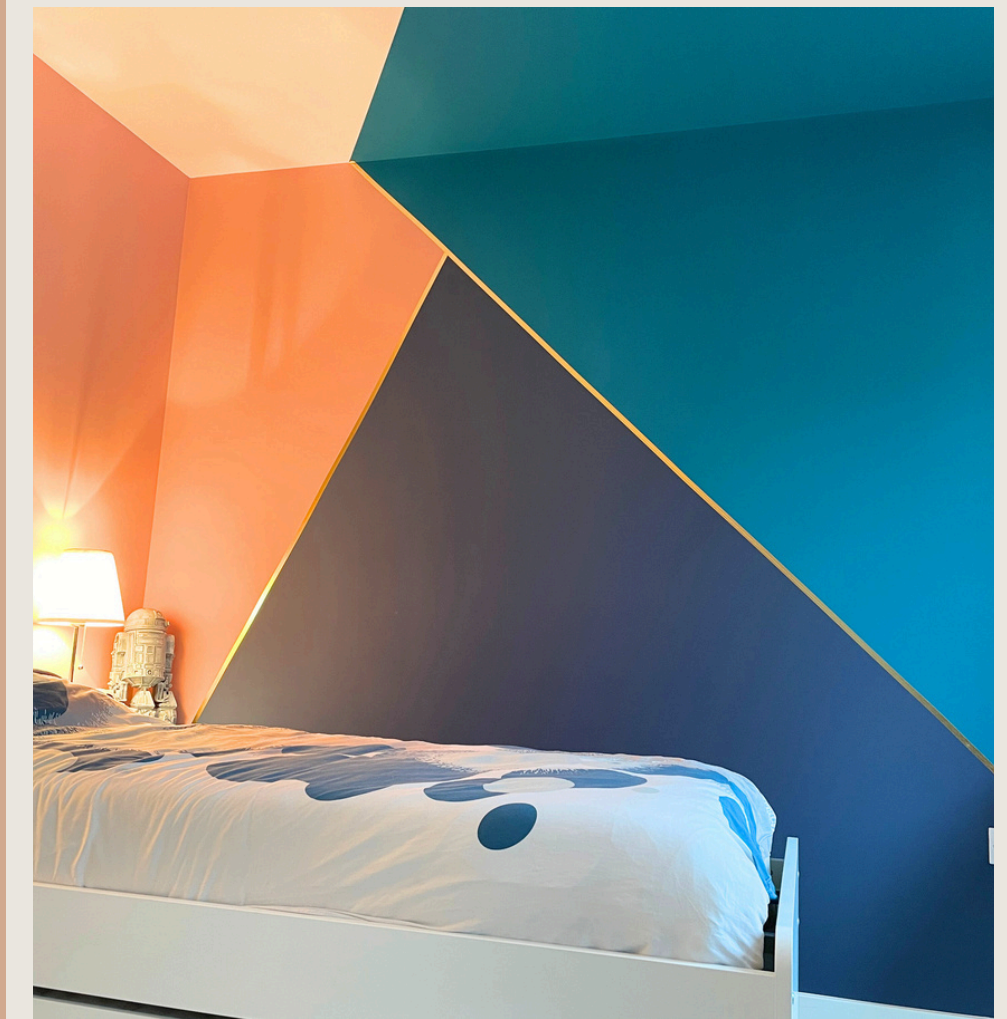

Portfolio

The townhouse featured classic mid-century elements paired with a modern twist. Each room's distinct hue flowed into the next by maintaining consistent mid-century design elements—clean lines, gold accents, tapered legs, and minimalist aesthetics. The overall palette was tied together with the use of natural materials like wood, stone, and metal, as well as shared accent colours, ensuring that the townhouse feels unified while still offering a unique experience in each room.

2020