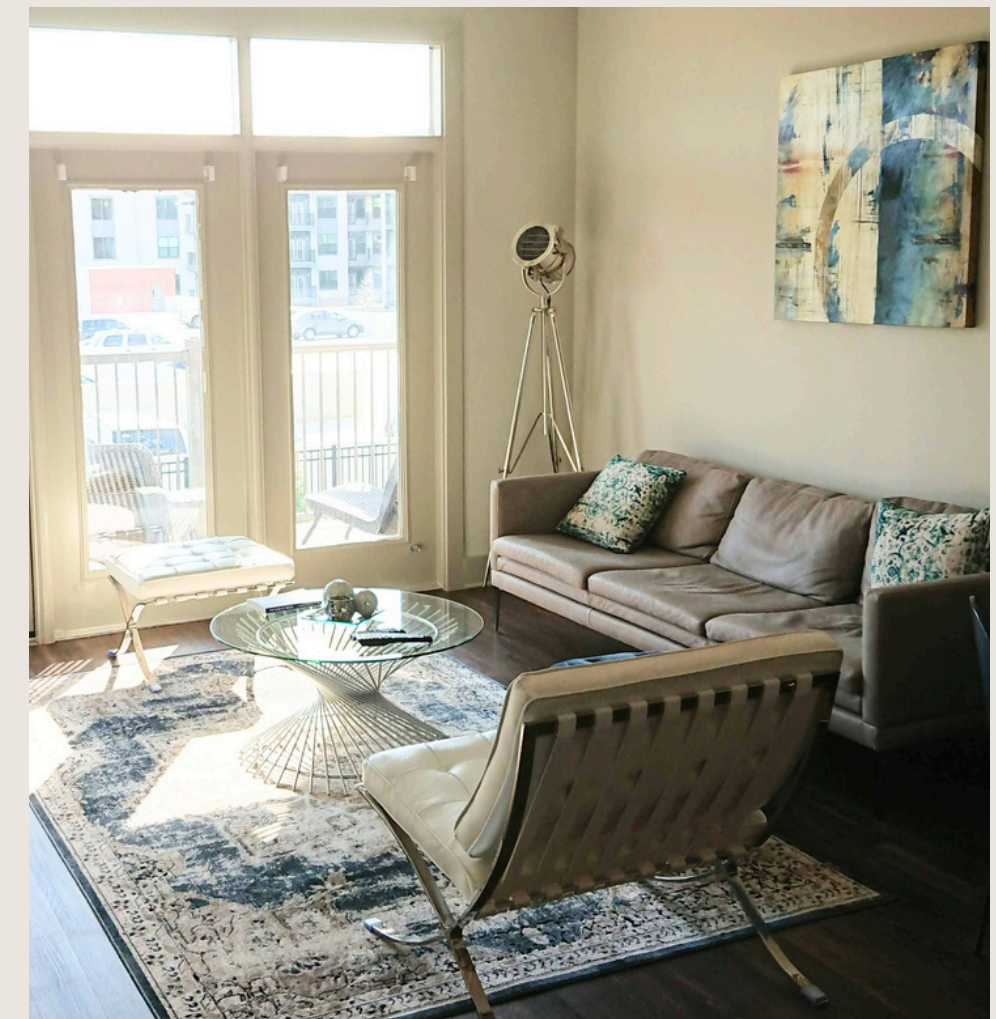

MODERN ONE BEDROOM APARTMENT - USA

2019